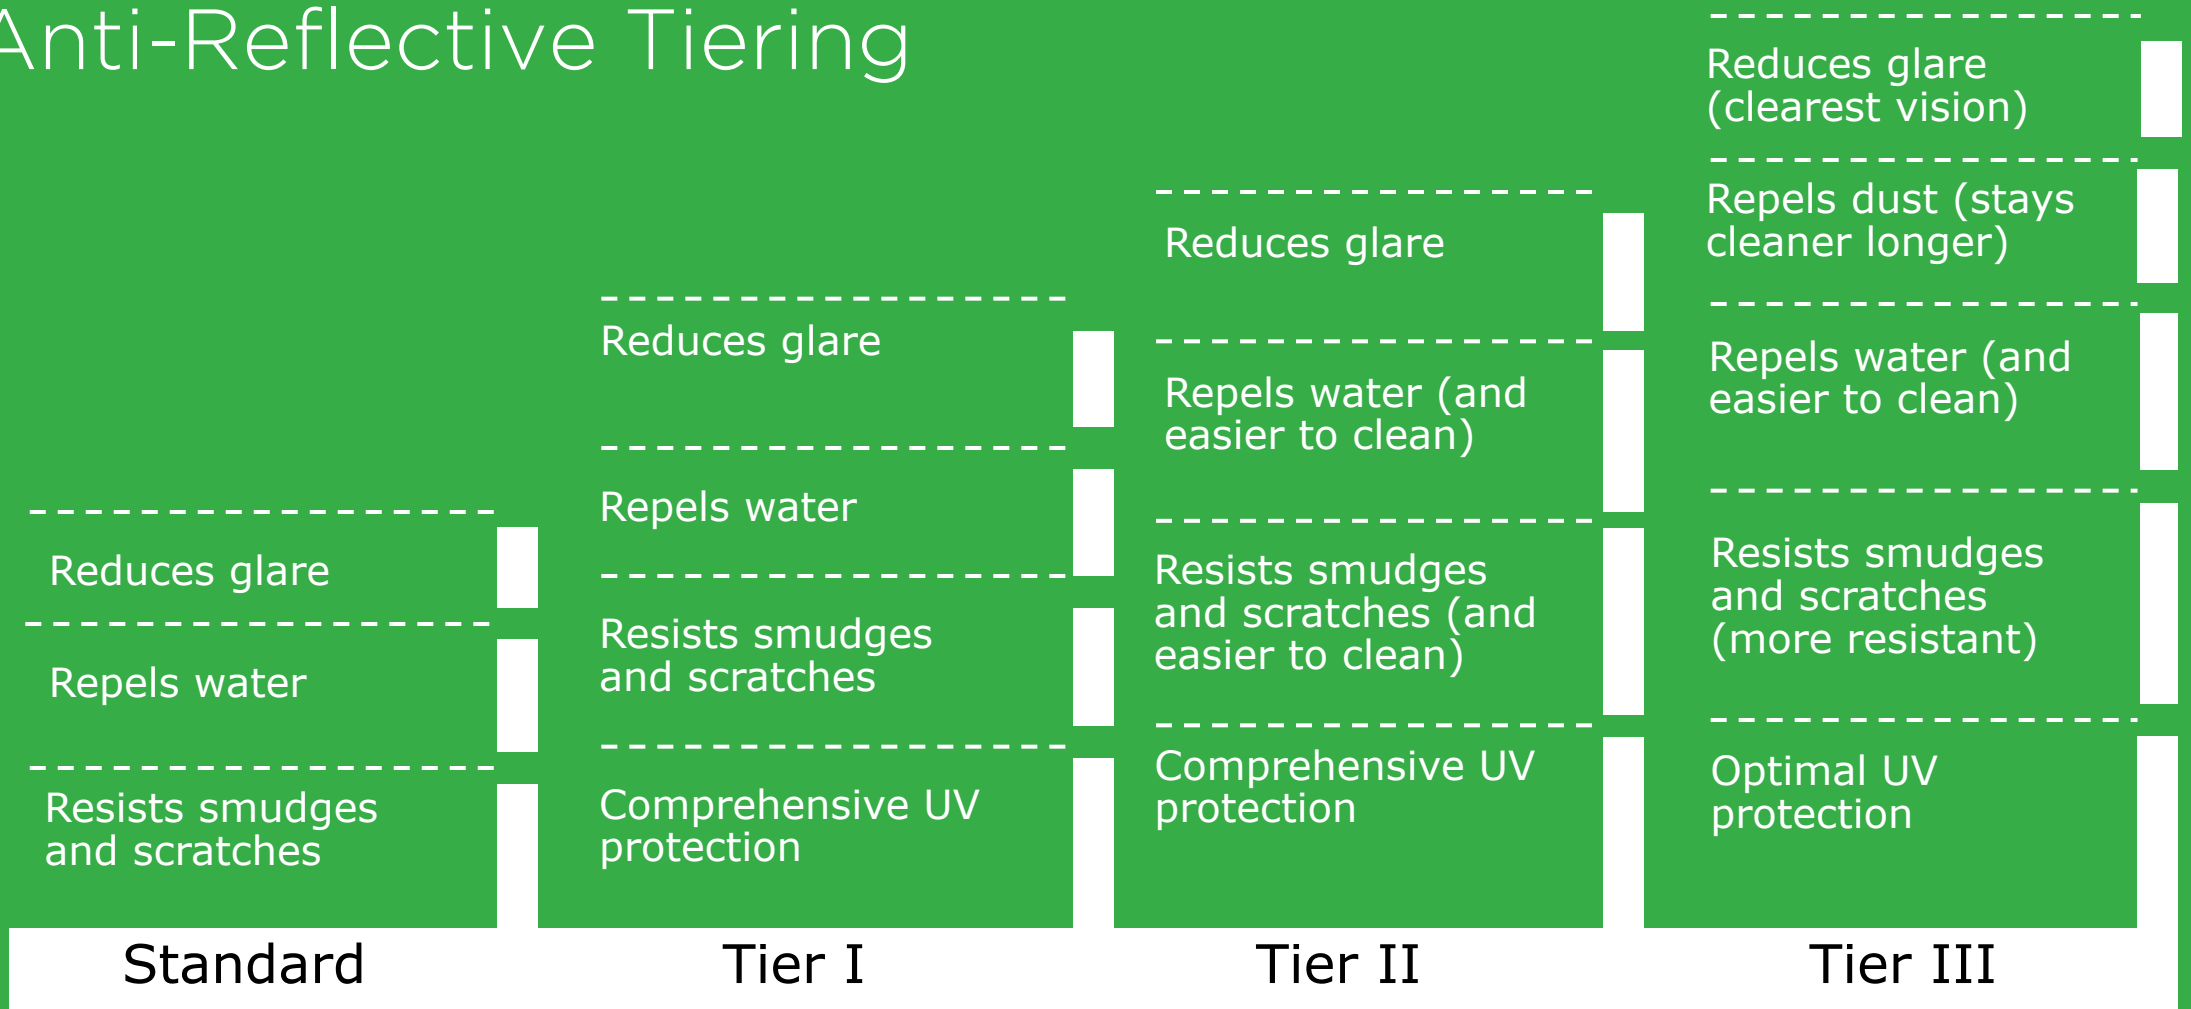

Insight Network: Anti-Reflective Tiering

DeltaVision is underwritten by Wyssta Insurance Company

Confidential Notice: This document contains privileged information and is for the sole use of the intended recipient(s). Disclosure or distribution to and review or use by any unauthorized external parties is prohibited.