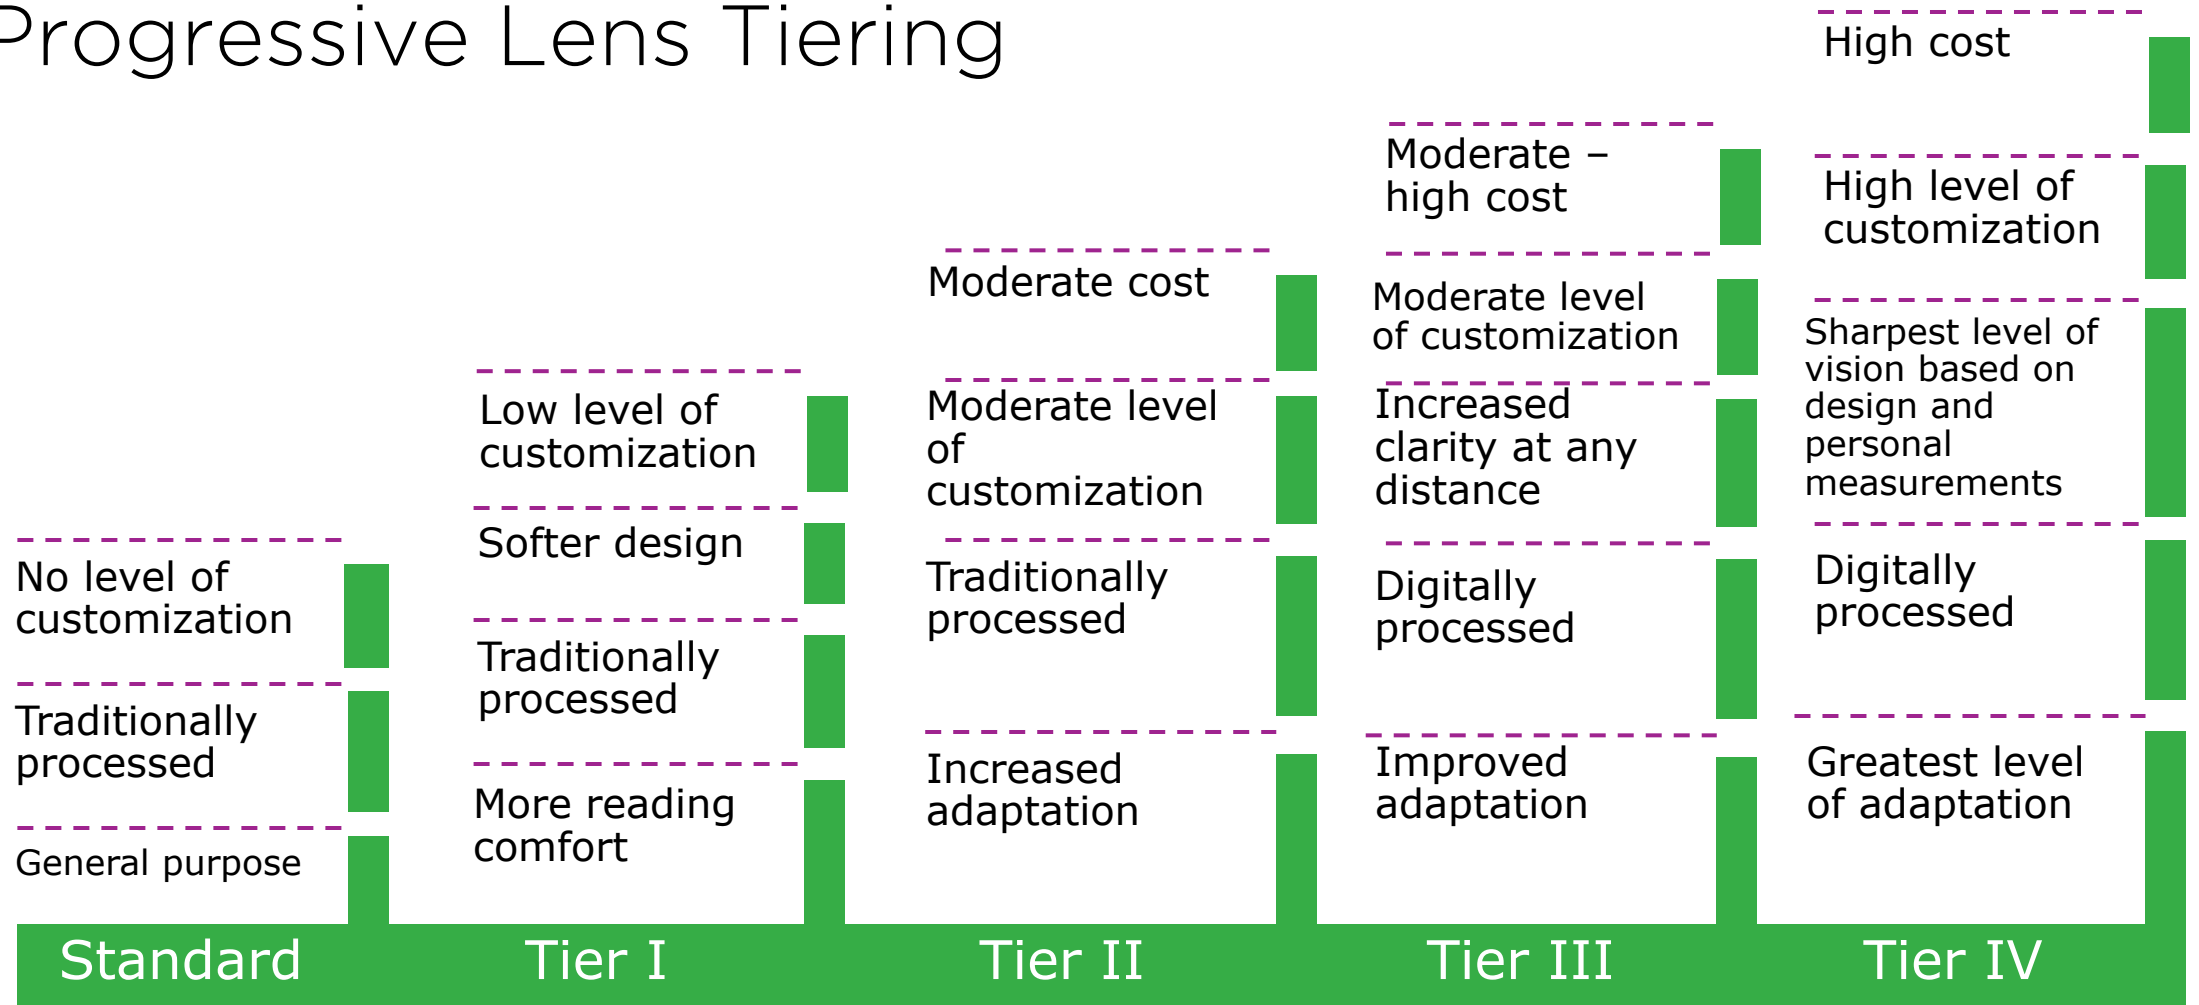

Insight Network: Progressive Lens Tiering

DeltaVision is underwritten by Wyssta Insurance Company

Confidential Notice: This document contains privileged information and is for the sole use of the intended recipient(s). Disclosure or distribution to and review or use by any unauthorized external parties is prohibited.

Insight Network: Anti-Reflective Tiering

DeltaVision is underwritten by Wyssta Insurance Company

Confidential Notice: This document contains privileged information and is for the sole use of the intended recipient(s). Disclosure or distribution to and review or use by any unauthorized external parties is prohibited.