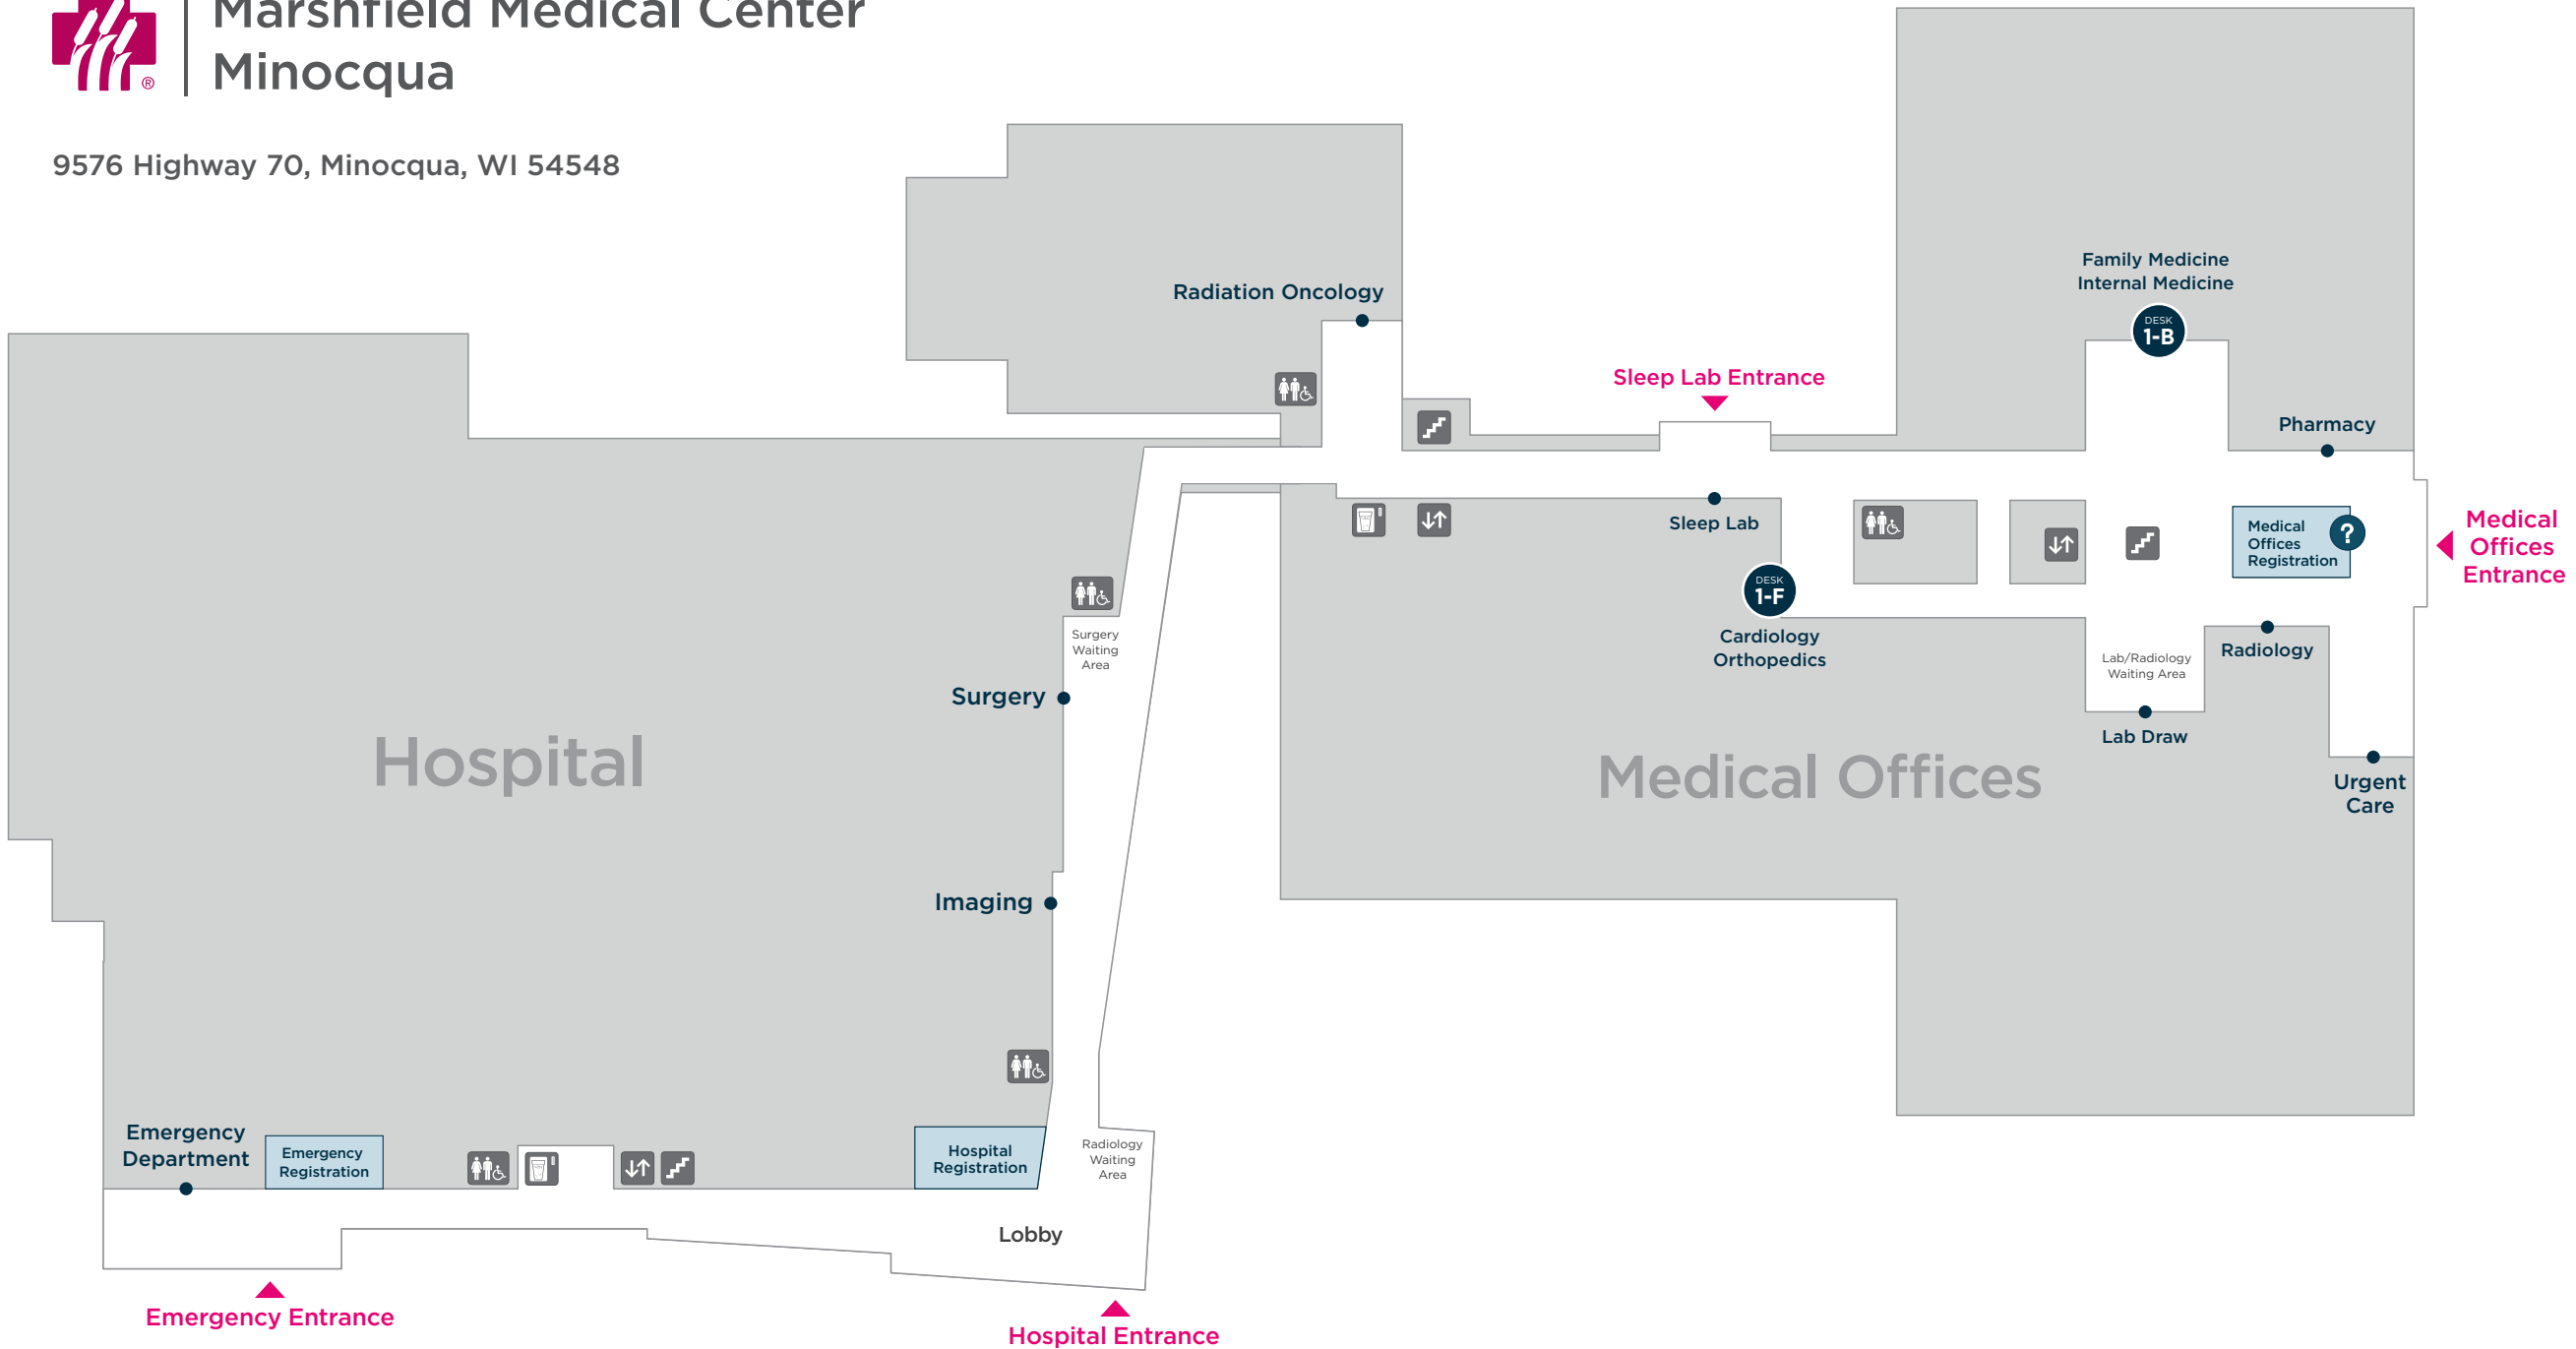

# Marshfield Medical Center Minocqua

9576 Highway 70, Minocqua, WI 54548

KEY: Elevators Information Restrooms Stairs Vending