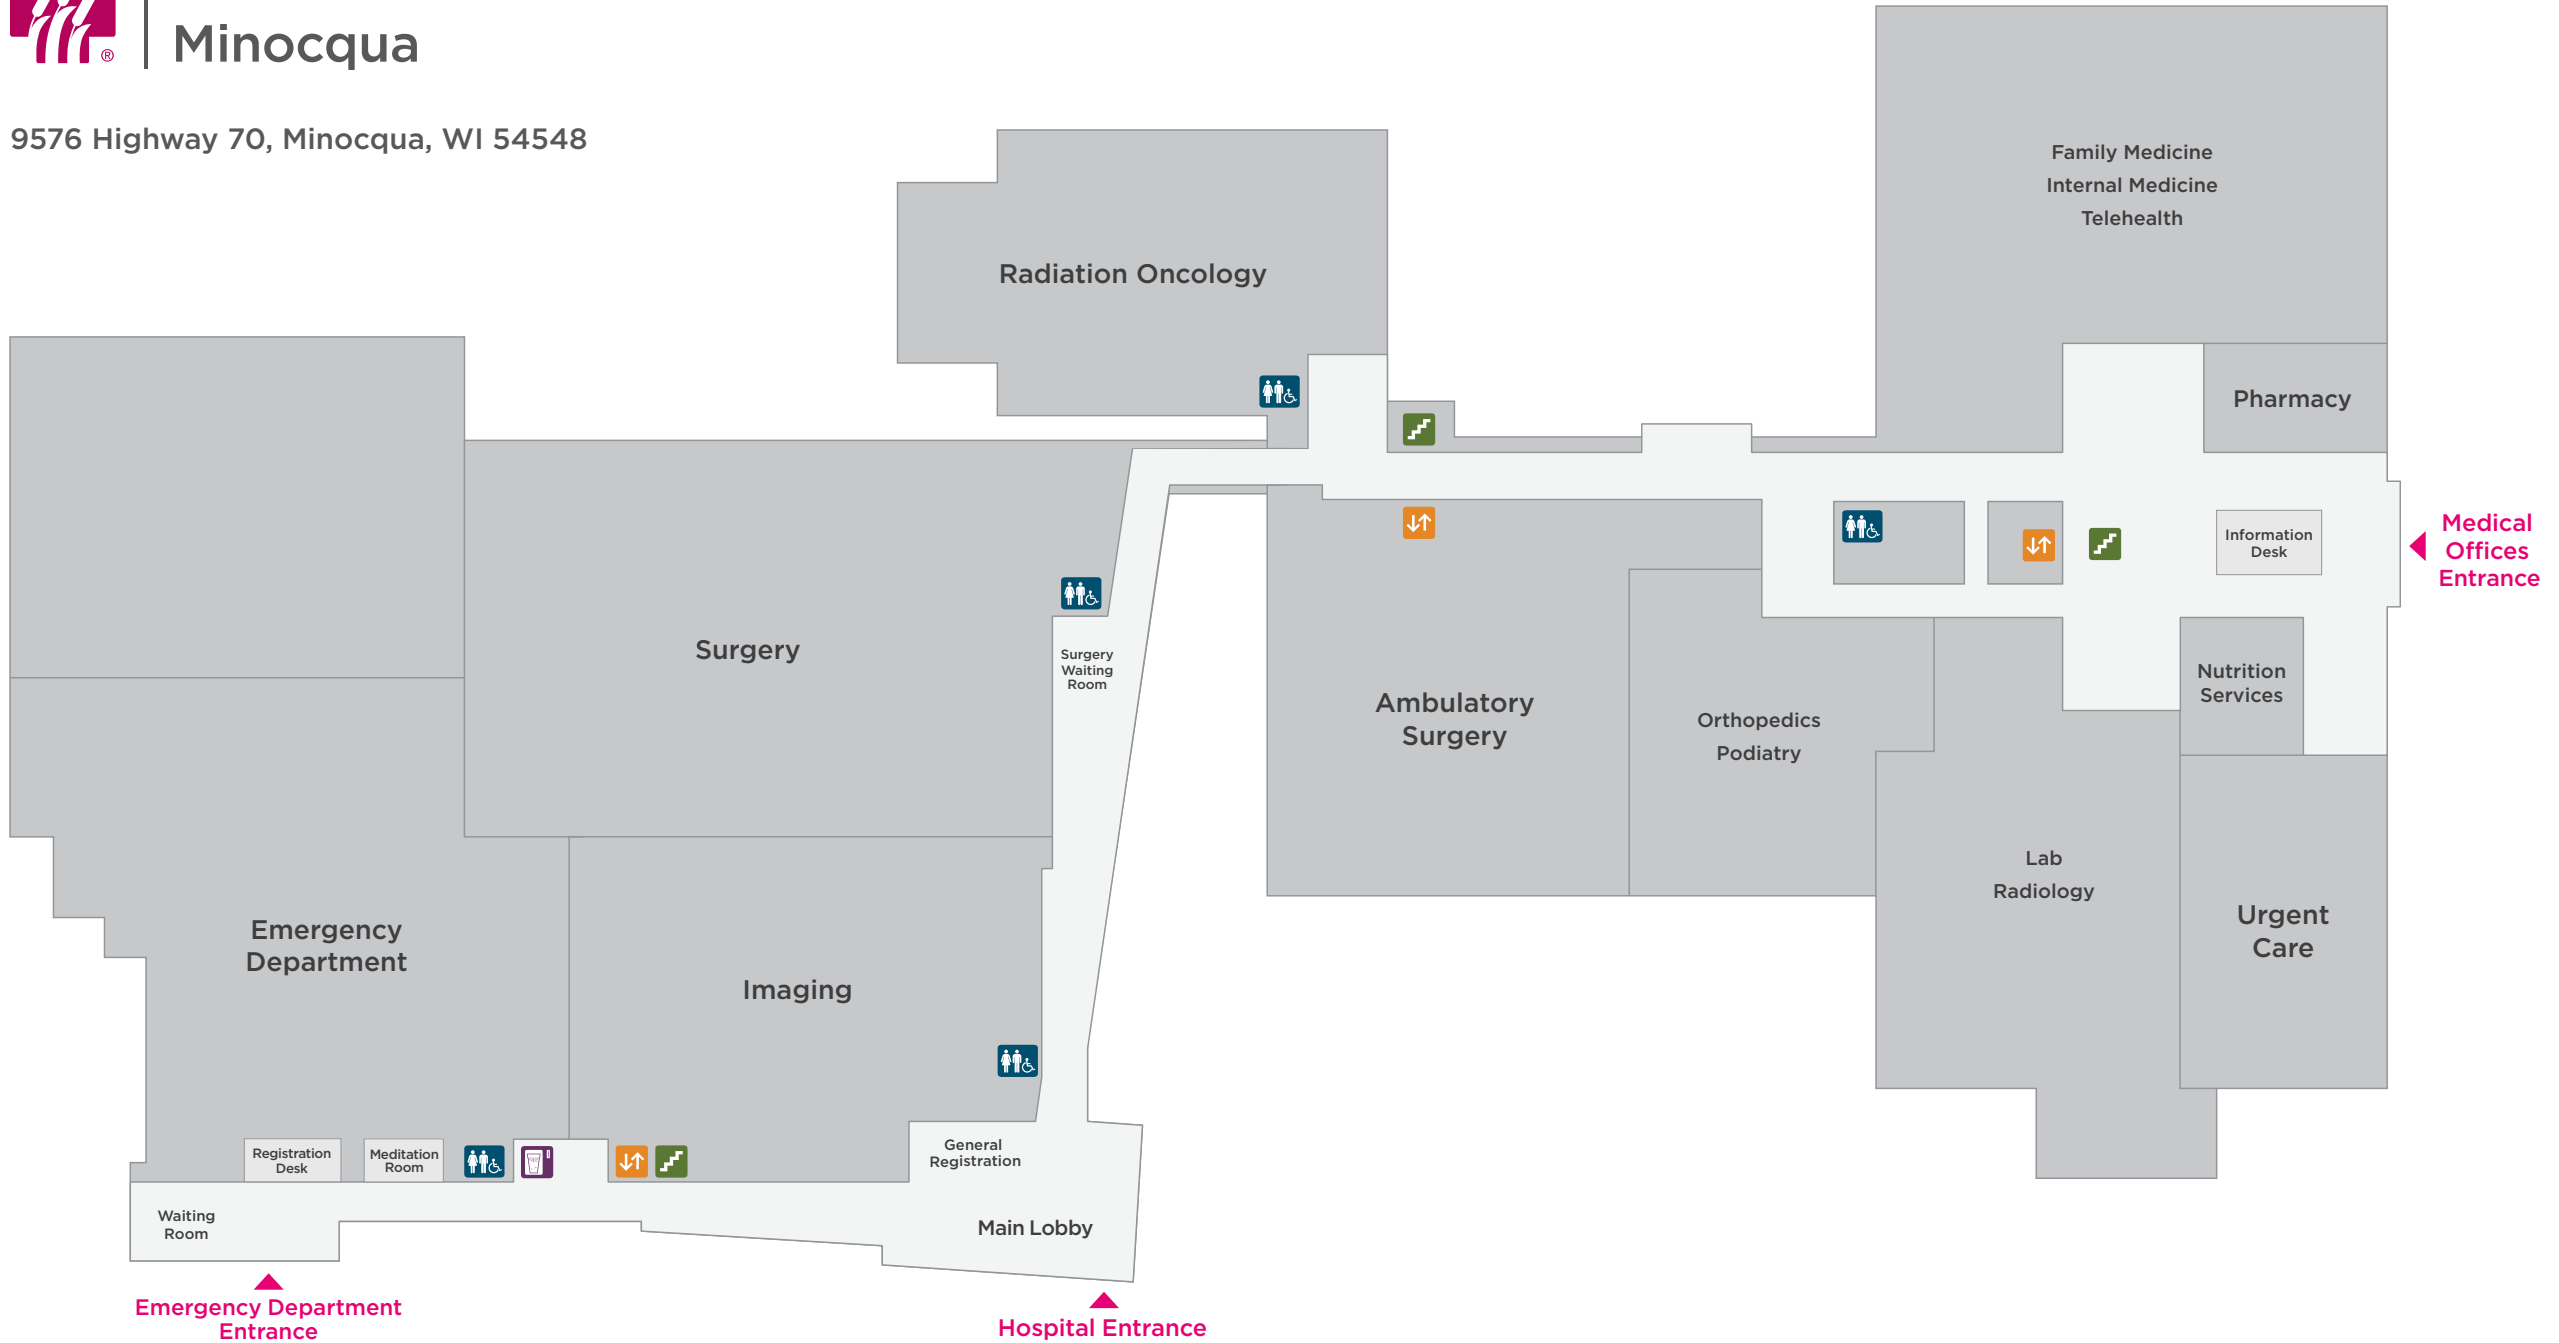

Marshfield Medical Center Minocqua

9576 Highway 70, Minocqua, WI 54548

KEY: Elevators Restrooms Stairs Vending