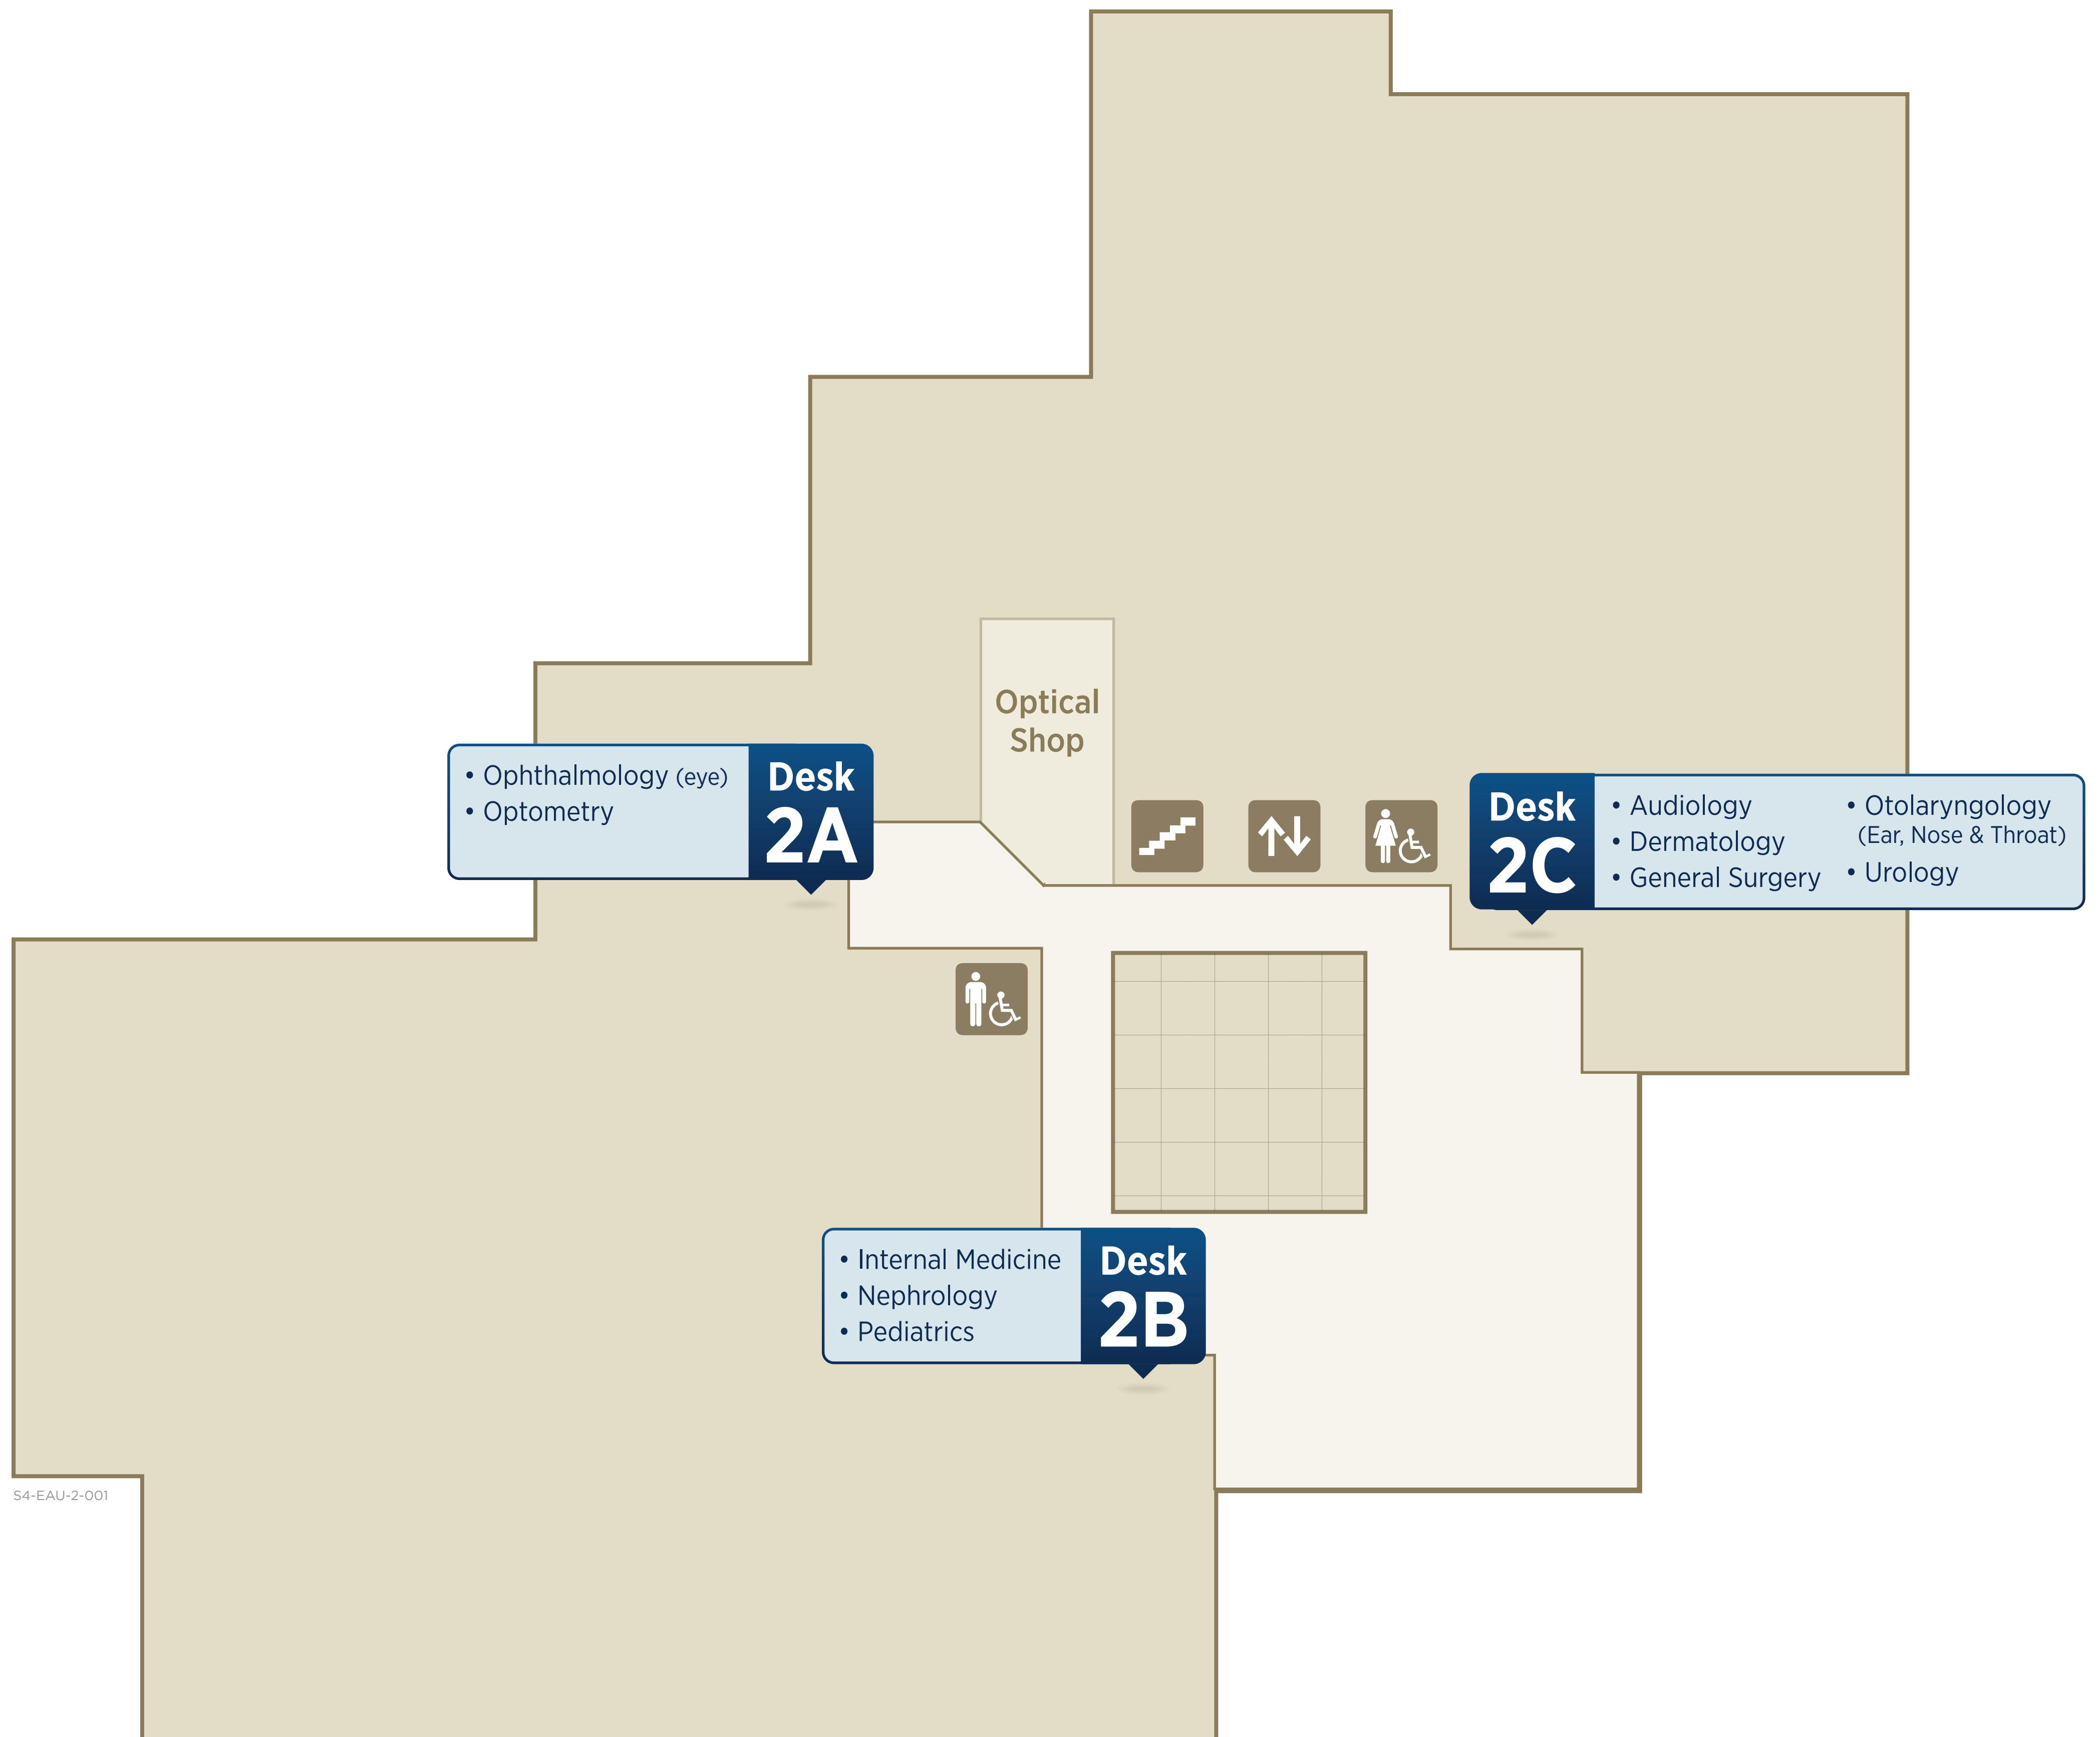

Floor 2

Eau Claire Center

Key

Elevator

Stairs

Restrooms

S4-EAU-2-001