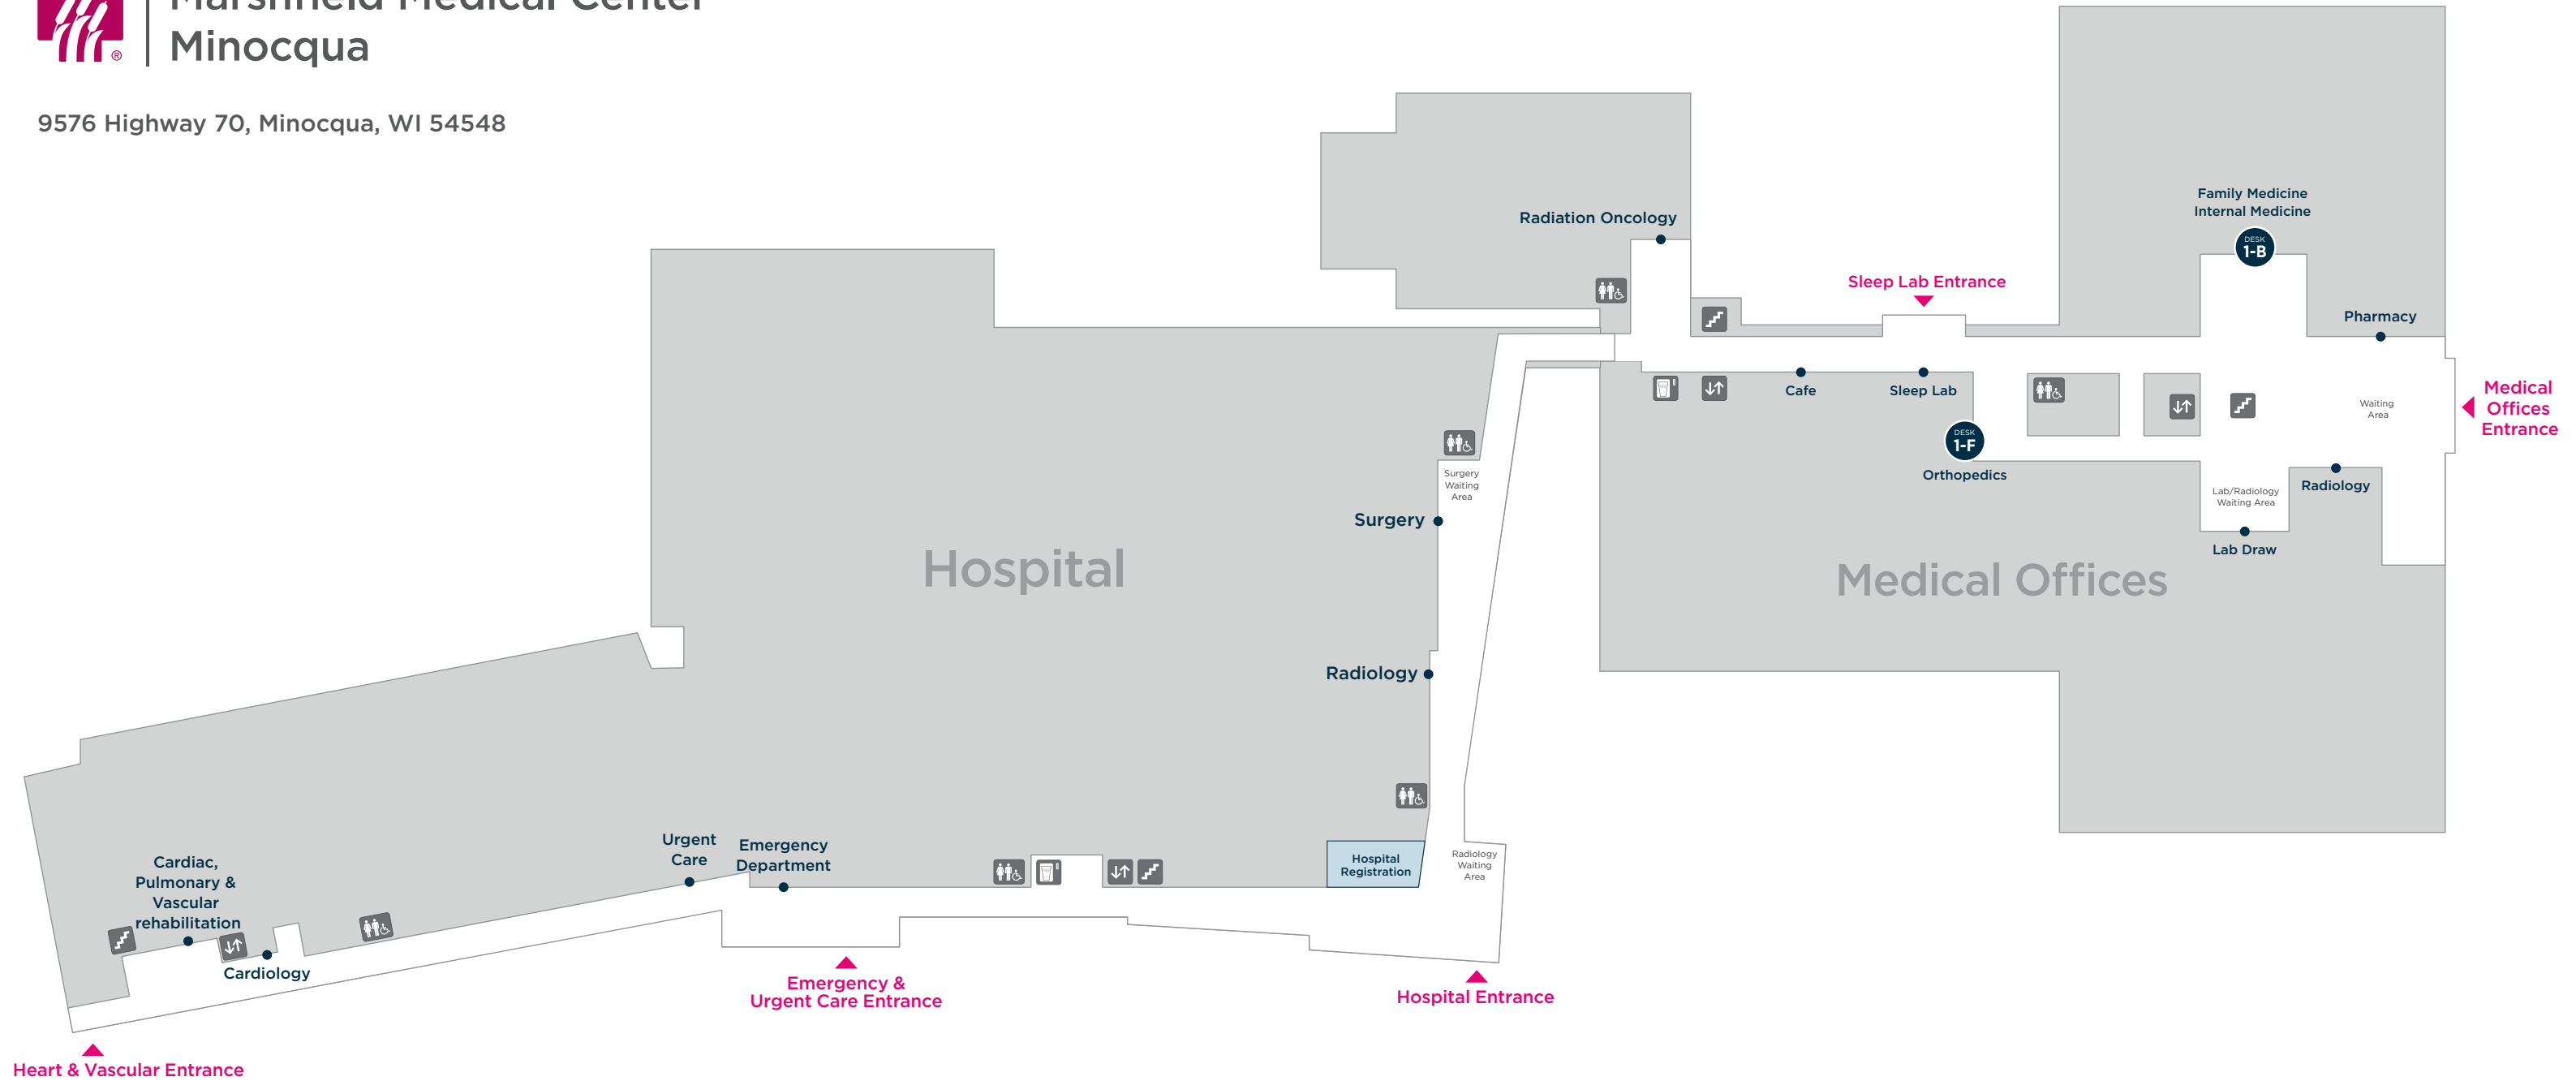

Marshfield Medical Center Minocqua

9576 Highway 70, Minocqua, WI 54548

KEY: Elevators Restrooms Stairs Vending